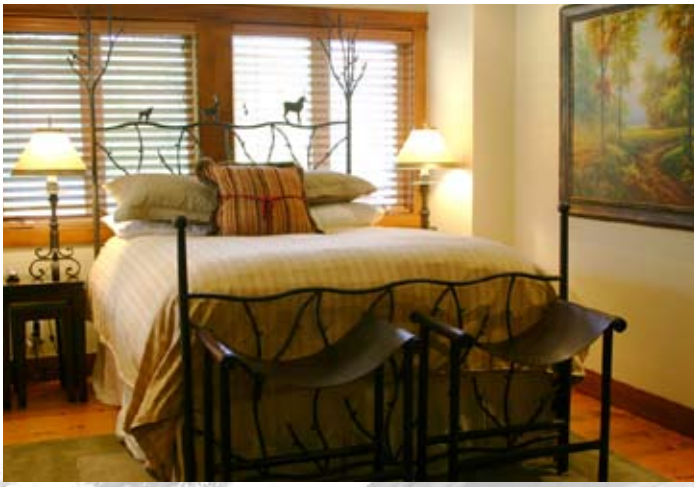

EXECUTIVE

Newly Renovated
executive home,
excellent for multi-
family or group use

Gourmet Kitchen

Large Family Room with Stone Fireplace

Master Bedroom/ensuite

Seating for 10

Chateau Nicklaus
whistler, bc

Chateau Nicklaus

Features

5 Bedrooms

Large Welcoming Foyer

5 Full Baths - 4 En-Suite

- 3,300 sq/ft
- Fully re-modeled in 2008
- 5 Bedrooms
- 5 Full Baths – 4 en-suite
- Open Living/Kitchen/Dining with great views
- Fully equipped gourmet kitchen with Viking appliances, granite counters & custom cabinets
- Large Island with ample seating
- Large Family Room with stone fireplace and mountain and golf course views
- Dining Room with seating for 10
- Large viewing deck off Family Room with BBQ
- Brand new 8 person Hot Tub
- Bedroom 1: Master on top floor, Queen bed, en-suite bath, TV & DVD player
- Bedroom 2: Master on top floor, King bed, en-suite bath, TV and DVD player
- Bedroom 3: Downstairs Bedroom with en-suite bath, King or 2 Twin beds, TV & DVD player
- Bedroom 4: Downstairs bedroom with en-suite bath, King or 2 Twin beds, TV & DVD player
- Bedroom 5: Downstairs Bedroom with full bathroom across the hall, King or 2 Twin beds with TV & DVD
- Wireless internet access throughout
- Games, DVD's and CD's available
- Parking for 3 cars
- Washer & Dryer – laundry room
- Residential/Tourist Zoned Rental on Nicklaus North Golf Course 1st Tee